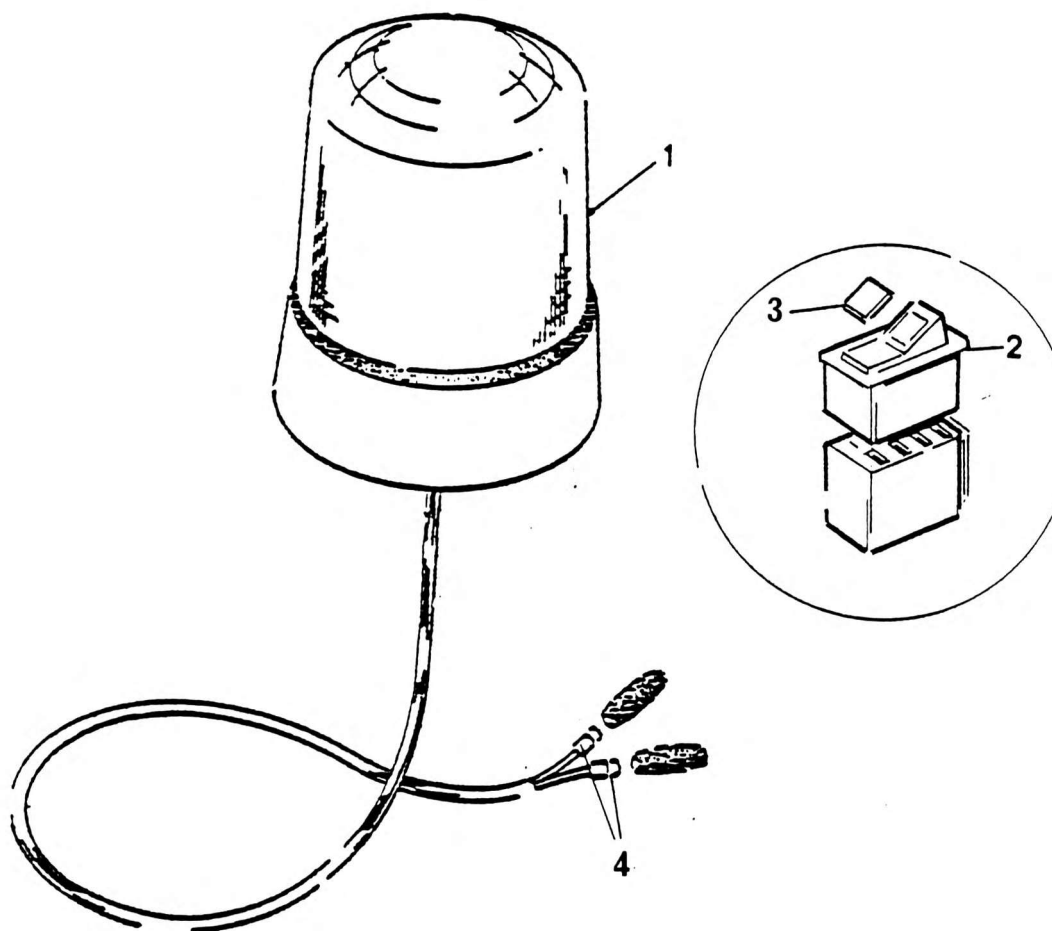

ROTATING BEACON ASSY CARRIER CAB

NO.	PART NO.	QTY.	DESCRIPTION	NO.	PART NO.	QTY.	DESCRIPTION
1 +	7-581-990193	1	Rotating Beacon - 24v				
2	8387661	1	Switch Rocker S-P 2 Position				
3	7-589-990043	1	Lens Insert Beacon				
4	8735021	2	Snap Nipple				